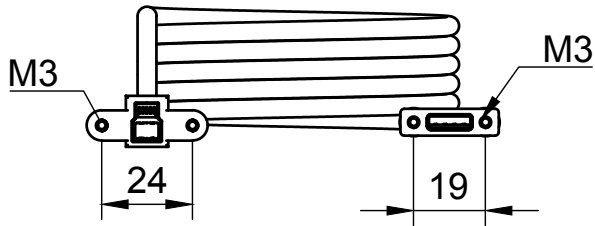

Basic Measurements
Port Detailed

	Model #: ABMSL-USB3-5FT	
	Drawn by: Leo Pinto	Scale: 1:2
Drawn Date: 10/8/2021	Tolerance: +/- 0.15mm	
Notes:	Contact: support@coolgear.com	
	Web: coolgear.com	
	A4	1/2

Cord Length

		Model #: ABMSL-USB3-5FT	
Drawn by: Leo Pinto		Scale: 1:2	Units: mm
Drawn Date: 10/8/2021		Tolerance: +/- 0.15mm	
Notes:		Contact: support@coolgear.com	
		Web: coolgear.com	
		A4	2/2