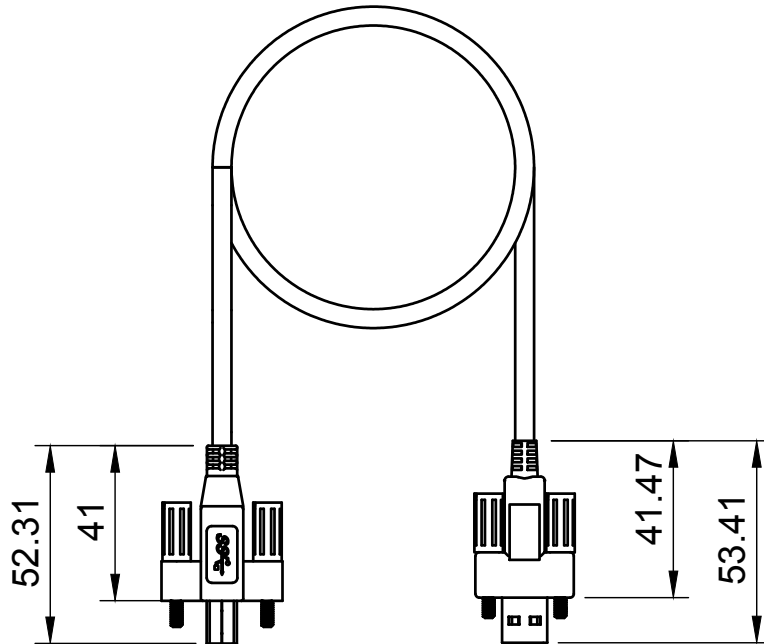

Basic Measurements
Port Detailed

	Model #: ABMSL-USB3-5FT	
	Drawn by: Leo Pinto	Scale: 1:2
Drawn Date: 10/8/2021	Tolerance: +/- 0.15mm	
Notes:	Contact: support@coolgear.com	
	Web: coolgear.com	
	A4	1/2

Cord Length

		Model #: ABMSL-USB3-5FT	
Drawn by: Leo Pinto		Scale: 1:2	Units: mm
Drawn Date: 10/8/2021		Tolerance: +/- 0.15mm	
Notes:		Contact: support@coolgear.com	
		Web: coolgear.com	
		A4	2/2