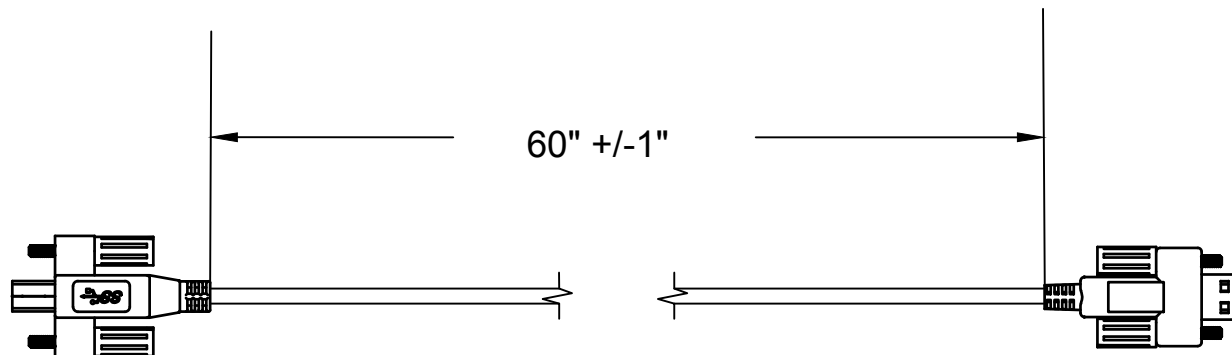

Basic Measurements
Port Detailed

	Model #: ABMSL-USB3-5FT	
	Drawn by: Leo Pinto	Scale: 1:2
Drawn Date: 10/8/2021	Tolerance: +/- 0.15mm	
Notes:	Contact: support@coolgear.com	
	Web: coolgear.com	
	A4	1/2

Cord Length

		Model #: ABMSL-USB3-5FT	
Drawn by: Leo Pinto		Scale: 1:2	Units: mm
Drawn Date: 10/8/2021		Tolerance: +/- 0.15mm	
Notes:		Contact: support@coolgear.com	
		Web: coolgear.com	
		A4	2/2