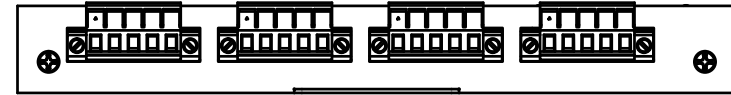

Basic Measurements

		Model #:	
		USB2-8COMi-SI-TB	
Drawn by: Leo Pinto	Scale: 1:2	Units: mm	
Drawn Date: 8/20/21	Tolerance: +/- 0.15mm		
Notes:	Contact: support@coolgear.com		
	Web: coolgear.com		
	A4	1/3	