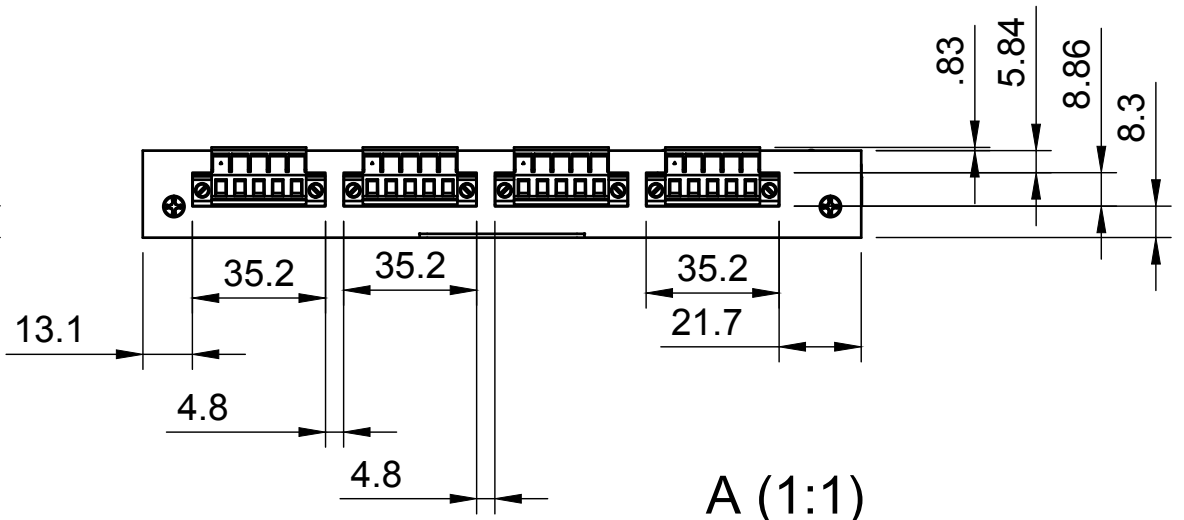

Basic Measurements

		Model #:	
		USB2-8COMi-SI-TB	
Drawn by: Leo Pinto	Scale: 1:2	Units: mm	
Drawn Date: 8/20/21	Tolerance: +/- 0.15mm		
Notes:	Contact: support@coolgear.com		
	Web: coolgear.com		
	A4	1/3	

Port Detailed

A (1:1)

		Model #:	
		USB2-8COMi-SI-TB	
Drawn by: Leo Pinto		Scale: 1:2	Units: mm
Drawn Date: 8/20/21		Tolerance: +/- 0.15mm	
Notes:		Contact: support@coolgear.com	
		Web: coolgear.com	
		A4	2/3

Accessorie

Exploded View

		Model #:	
		USB2-8COMi-SI-TB	
Drawn by: Leo Pinto	Scale: 1:2	Units: mm	
Drawn Date: 8/20/21	Tolerance: +/- 0.15mm		
Notes:	Contact: support@coolgear.com		
	Web: coolgear.com		
	A4	3/3	