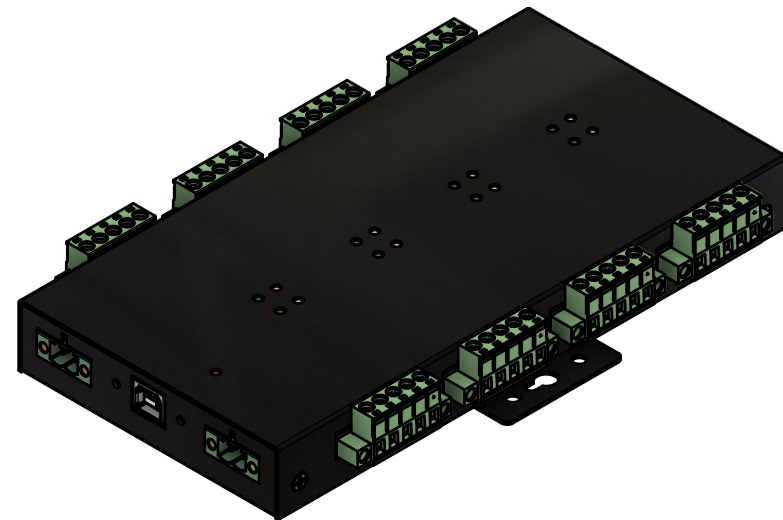

Basic Measurements

		Model #:	
		USB2-8COMi-SI-TB	
Drawn by: Leo Pinto	Scale: 1:2	Units: mm	
Drawn Date: 8/20/21	Tolerance: +/- 0.15mm		
Notes:	Contact: support@coolgear.com		
	Web: coolgear.com		
	A4	1/3	

Port Detailed

A (1:1)

		Model #:	
		USB2-8COMi-SI-TB	
Drawn by: Leo Pinto		Scale: 1:2	Units: mm
Drawn Date: 8/20/21		Tolerance: +/- 0.15mm	
Notes:		Contact: support@coolgear.com	
		Web: coolgear.com	
		A4	2/3

Accessorie

Exploded View

		Model #:	
		USB2-8COMi-SI-TB	
Drawn by: Leo Pinto	Scale: 1:2	Units: mm	
Drawn Date: 8/20/21	Tolerance: +/- 0.15mm		
Notes:	Contact: support@coolgear.com		
	Web: coolgear.com		
	A4	3/3	