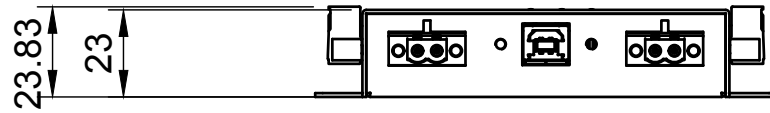

Basic Measurements

		Model #:	
		USB2-8COMi-SI-TB	
Drawn by: Leo Pinto	Scale: 1:2	Units: mm	
Drawn Date: 8/20/21	Tolerance: +/- 0.15mm		
Notes:	Contact: support@coolgear.com		
	Web: coolgear.com		
	A4	1/3	

Port Detailed

A (1:1)

		Model #:	
		USB2-8COMi-SI-TB	
Drawn by: Leo Pinto		Scale: 1:2	Units: mm
Drawn Date: 8/20/21		Tolerance: +/- 0.15mm	
Notes:		Contact: support@coolgear.com	
		Web: coolgear.com	
		A4	2/3

Accessorie

Exploded View

		Model #:	
		USB2-8COMi-SI-TB	
Drawn by: Leo Pinto	Scale: 1:2	Units: mm	
Drawn Date: 8/20/21	Tolerance: +/- 0.15mm		
Notes:	Contact: support@coolgear.com		
	Web: coolgear.com		
	A4	3/3	