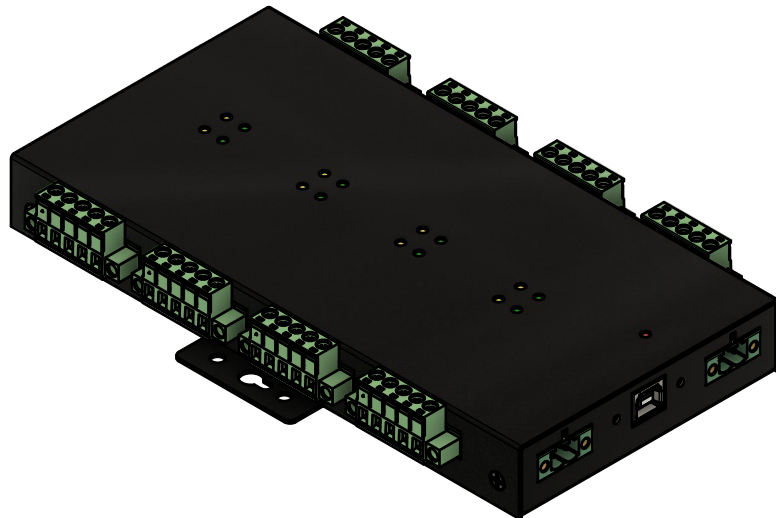

Basic Measurements

		Model #:	
		USB2-8COMi-SI-TB	
Drawn by: Leo Pinto	Scale: 1:2	Units: mm	
Drawn Date: 8/20/21	Tolerance: +/- 0.15mm		
Notes:	Contact: support@coolgear.com		
	Web: coolgear.com		
	A4	1/3	

Port Detailed

A (1:1)

		Model #:	
		USB2-8COMi-SI-TB	
Drawn by: Leo Pinto		Scale: 1:2	Units: mm
Drawn Date: 8/20/21		Tolerance: +/- 0.15mm	
Notes:		Contact: support@coolgear.com	
		Web: coolgear.com	
		A4	2/3

Accessorie

Exploded View

		Model #:	
		USB2-8COMi-SI-TB	
Drawn by: Leo Pinto	Scale: 1:2	Units: mm	
Drawn Date: 8/20/21	Tolerance: +/- 0.15mm		
Notes:	Contact: support@coolgear.com		
	Web: coolgear.com		
	A4	3/3	