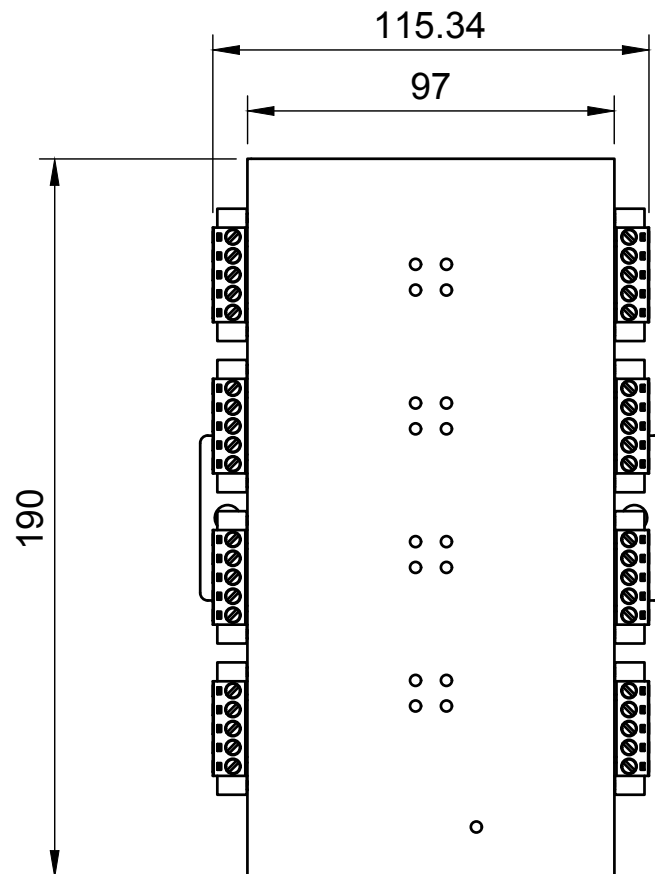

Basic Measurements

		Model #:	
		USB2-8COMi-SI-TB	
Drawn by: Leo Pinto	Scale: 1:2	Units: mm	
Drawn Date: 8/20/21	Tolerance: +/- 0.15mm		
Notes:	Contact: support@coolgear.com		
	Web: coolgear.com		
	A4	1/3	

Port Detailed

A (1:1)

		Model #:	
		USB2-8COMi-SI-TB	
Drawn by: Leo Pinto		Scale: 1:2	Units: mm
Drawn Date: 8/20/21		Tolerance: +/- 0.15mm	
Notes:		Contact: support@coolgear.com	
		Web: coolgear.com	
		A4	2/3

Accessorie

Exploded View

		Model #:	
		USB2-8COMi-SI-TB	
Drawn by: Leo Pinto	Scale: 1:2	Units: mm	
Drawn Date: 8/20/21	Tolerance: +/- 0.15mm		
Notes:	Contact: support@coolgear.com		
	Web: coolgear.com		
	A4	3/3	