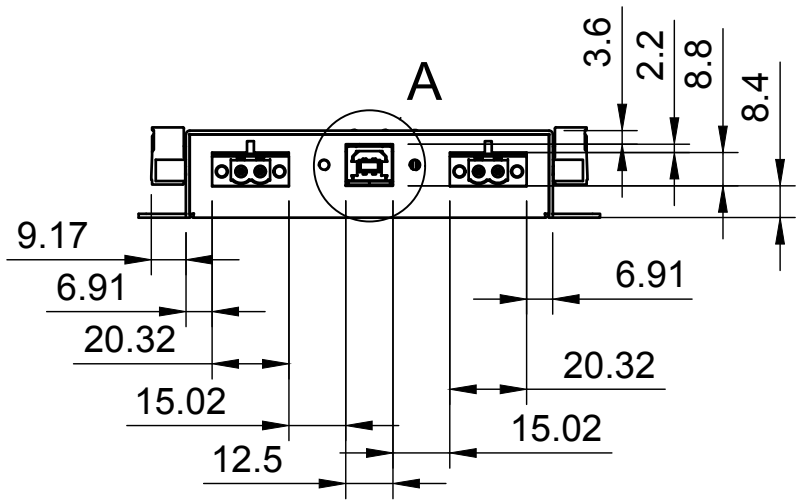

Basic Measurements

		Model #:	
		USB2-8COMi-SI-TB	
Drawn by: Leo Pinto	Scale: 1:2	Units: mm	
Drawn Date: 8/20/21	Tolerance: +/- 0.15mm		
Notes:	Contact: support@coolgear.com		
	Web: coolgear.com		
	A4	1/3	

Port Detailed

A (1:1)

		Model #:	
		USB2-8COMi-SI-TB	
Drawn by: Leo Pinto		Scale: 1:2	Units: mm
Drawn Date: 8/20/21		Tolerance: +/- 0.15mm	
Notes:		Contact: support@coolgear.com	
		Web: coolgear.com	
		A4	2/3

Accessorie

Exploded View

		Model #:	
		USB2-8COMi-SI-TB	
Drawn by: Leo Pinto	Scale: 1:2	Units: mm	
Drawn Date: 8/20/21	Tolerance: +/- 0.15mm		
Notes:	Contact: support@coolgear.com		
	Web: coolgear.com		
	A4	3/3	