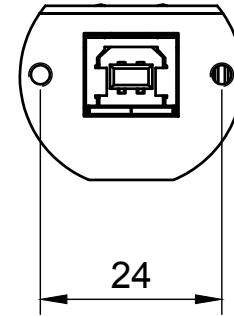

Basic Measurements

		Model #:	
		USB2-8COMi-SI-TB	
Drawn by: Leo Pinto	Scale: 1:2	Units: mm	
Drawn Date: 8/20/21	Tolerance: +/- 0.15mm		
Notes:	Contact: support@coolgear.com		
	Web: coolgear.com		
	A4	1/3	

Port Detailed

A (1:1)

		Model #:	
		USB2-8COMi-SI-TB	
Drawn by: Leo Pinto		Scale: 1:2	Units: mm
Drawn Date: 8/20/21		Tolerance: +/- 0.15mm	
Notes:		Contact: support@coolgear.com	
		Web: coolgear.com	
		A4	2/3

Accessorie

Exploded View

		Model #:	
		USB2-8COMi-SI-TB	
Drawn by: Leo Pinto	Scale: 1:2	Units: mm	
Drawn Date: 8/20/21	Tolerance: +/- 0.15mm		
Notes:	Contact: support@coolgear.com		
	Web: coolgear.com		
	A4	3/3	