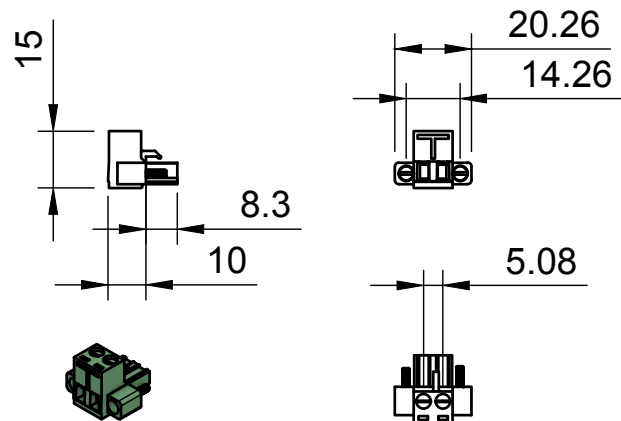

Basic Measurements

		Model #:	
		USB2-8COMi-SI-TB	
Drawn by: Leo Pinto	Scale: 1:2	Units: mm	
Drawn Date: 8/20/21	Tolerance: +/- 0.15mm		
Notes:	Contact: support@coolgear.com		
	Web: coolgear.com		
	A4	1/3	

Port Detailed

A (1:1)

		Model #:	
		USB2-8COMi-SI-TB	
Drawn by: Leo Pinto		Scale: 1:2	Units: mm
Drawn Date: 8/20/21		Tolerance: +/- 0.15mm	
Notes:		Contact: support@coolgear.com	
		Web: coolgear.com	
		A4	2/3

Accessorie

Exploded View

		Model #:	
		USB2-8COMi-SI-TB	
Drawn by: Leo Pinto	Scale: 1:2	Units: mm	
Drawn Date: 8/20/21	Tolerance: +/- 0.15mm		
Notes:	Contact: support@coolgear.com		
	Web: coolgear.com		
	A4	3/3	