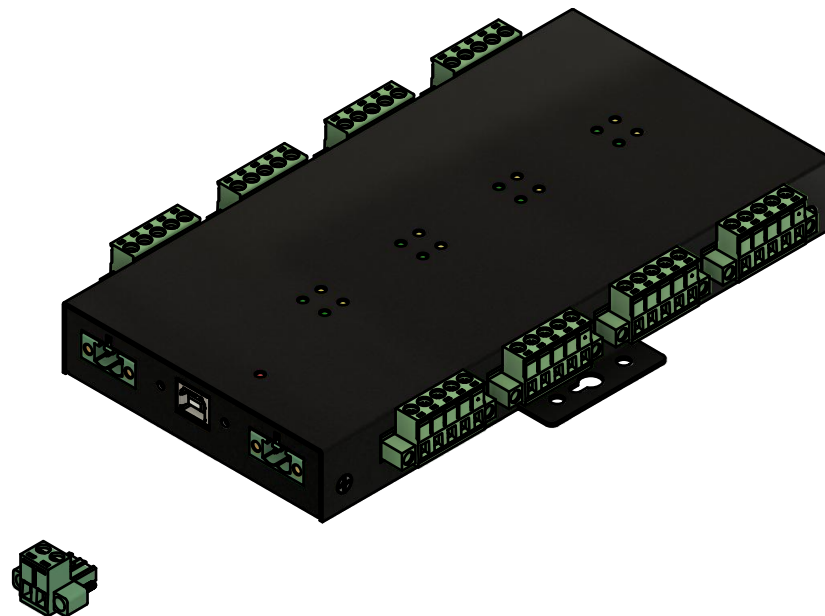

Basic Measurements

		Model #:	
		USB2-8COMi-SI-TB	
Drawn by: Leo Pinto	Scale: 1:2	Units: mm	
Drawn Date: 8/20/21	Tolerance: +/- 0.15mm		
Notes:	Contact: support@coolgear.com		
	Web: coolgear.com		
	A4	1/3	

Port Detailed

A (1:1)

		Model #:	
		USB2-8COMi-SI-TB	
Drawn by: Leo Pinto		Scale: 1:2	Units: mm
Drawn Date: 8/20/21		Tolerance: +/- 0.15mm	
Notes:		Contact: support@coolgear.com	
		Web: coolgear.com	
		A4	2/3

Accessorie

Exploded View

		Model #:	
		USB2-8COMi-SI-TB	
Drawn by: Leo Pinto	Scale: 1:2	Units: mm	
Drawn Date: 8/20/21	Tolerance: +/- 0.15mm		
Notes:	Contact: support@coolgear.com		
	Web: coolgear.com		
	A4	3/3	