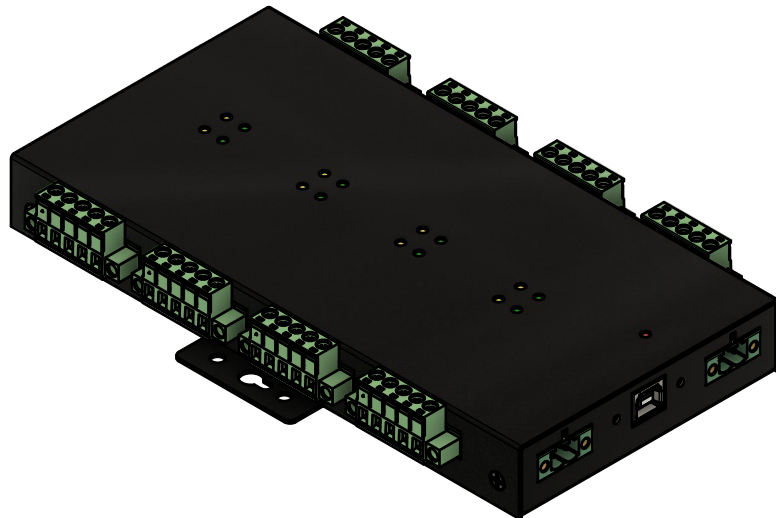

# Basic Measurements

		Model #:	
		USB2-8COMi-TB	
Drawn by: Leo Pinto	Scale: 1:2	Units: mm	
Drawn Date: 8/16/21	Tolerance: +/- 0.15mm		
Notes:	Contact: support@coolgear.com		
	Web: coolgear.com		
	A4	1/3	

# Port Detailed

A (1:1)

		Model #:	
		USB2-8COMi-TB	
Drawn by: Leo Pinto		Scale: 1:2	Units: mm
Drawn Date: 8/16/21		Tolerance: +/- 0.15mm	
Notes:		Contact: support@coolgear.com	
		Web: coolgear.com	
		A4	2/3

### Exploded View

		Model #:	
		USB2-8COMi-TB	
Drawn by: Leo Pinto	Scale: 1:2	Units: mm	
Drawn Date: 8/16/21	Tolerance: +/- 0.15mm		
Notes:	Contact: support@coolgear.com		
	Web: coolgear.com		
	A4	3/3	