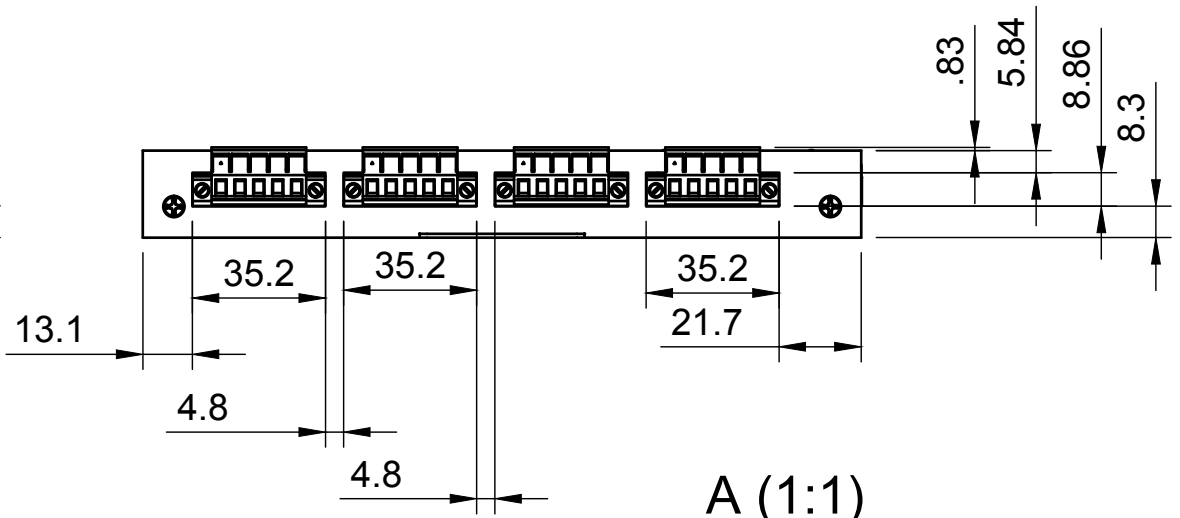

# Basic Measurements

		Model #:	
		USB2-8COMi-TB	
Drawn by: Leo Pinto	Scale: 1:2	Units: mm	
Drawn Date: 8/16/21	Tolerance: +/- 0.15mm		
Notes:	Contact: support@coolgear.com		
	Web: coolgear.com		
	A4	1/3	

# Port Detailed

A (1:1)

		Model #:	
		USB2-8COMi-TB	
Drawn by: Leo Pinto		Scale: 1:2	Units: mm
Drawn Date: 8/16/21		Tolerance: +/- 0.15mm	
Notes:		Contact: support@coolgear.com	
		Web: coolgear.com	
		A4	2/3

### Exploded View

		Model #:	
		USB2-8COMi-TB	
Drawn by: Leo Pinto	Scale: 1:2	Units: mm	
Drawn Date: 8/16/21	Tolerance: +/- 0.15mm		
Notes:	Contact: support@coolgear.com		
	Web: coolgear.com		
	A4	3/3	