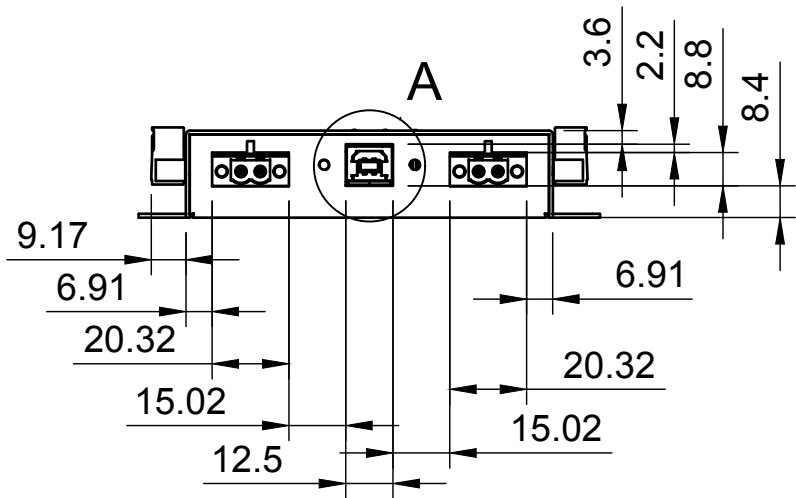

# Basic Measurements

		Model #:	
		USB2-8COMi-TB	
Drawn by: Leo Pinto	Scale: 1:2	Units: mm	
Drawn Date: 8/16/21	Tolerance: +/- 0.15mm		
Notes:	Contact: support@coolgear.com		
	Web: coolgear.com		
	A4	1/3	

# Port Detailed

A (1:1)

		Model #:	
		USB2-8COMi-TB	
Drawn by: Leo Pinto		Scale: 1:2	Units: mm
Drawn Date: 8/16/21		Tolerance: +/- 0.15mm	
Notes:		Contact: support@coolgear.com	
		Web: coolgear.com	
		A4	2/3

### Exploded View

		Model #:	
		USB2-8COMi-TB	
Drawn by: Leo Pinto	Scale: 1:2	Units: mm	
Drawn Date: 8/16/21	Tolerance: +/- 0.15mm		
Notes:	Contact: support@coolgear.com		
	Web: coolgear.com		
	A4	3/3	