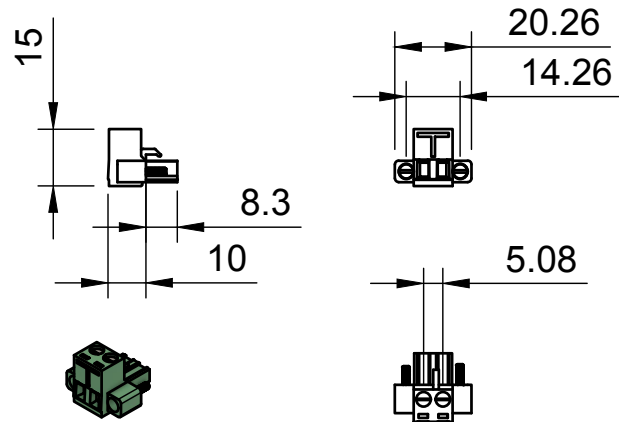

# Basic Measurements

		Model #:	
		USB2-8COMi-TB	
Drawn by: Leo Pinto	Scale: 1:2	Units: mm	
Drawn Date: 8/16/21	Tolerance: +/- 0.15mm		
Notes:	Contact: support@coolgear.com		
	Web: coolgear.com		
	A4	1/3	

# Port Detailed

A (1:1)

		Model #:	
		USB2-8COMi-TB	
Drawn by: Leo Pinto		Scale: 1:2	Units: mm
Drawn Date: 8/16/21		Tolerance: +/- 0.15mm	
Notes:		Contact: support@coolgear.com	
		Web: coolgear.com	
		A4	2/3

### Exploded View

		Model #:	
		USB2-8COMi-TB	
Drawn by: Leo Pinto	Scale: 1:2	Units: mm	
Drawn Date: 8/16/21	Tolerance: +/- 0.15mm		
Notes:	Contact: support@coolgear.com		
	Web: coolgear.com		
	A4	3/3	