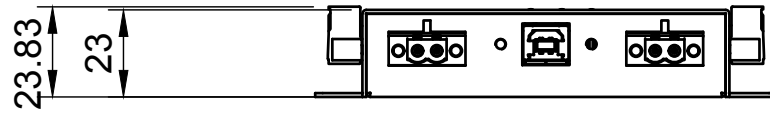

# Basic Measurements

		Model #:	
		USB2-8COMi-TB	
Drawn by: Leo Pinto	Scale: 1:2	Units: mm	
Drawn Date: 8/16/21	Tolerance: +/- 0.15mm		
Notes:	Contact: support@coolgear.com		
	Web: coolgear.com		
	A4	1/3	

# Port Detailed

A (1:1)

		Model #:	
		USB2-8COMi-TB	
Drawn by: Leo Pinto		Scale: 1:2	Units: mm
Drawn Date: 8/16/21		Tolerance: +/- 0.15mm	
Notes:		Contact: support@coolgear.com	
		Web: coolgear.com	
		A4	2/3

### Exploded View

		Model #:	
		USB2-8COMi-TB	
Drawn by: Leo Pinto	Scale: 1:2	Units: mm	
Drawn Date: 8/16/21	Tolerance: +/- 0.15mm		
Notes:	Contact: support@coolgear.com		
	Web: coolgear.com		
	A4	3/3	