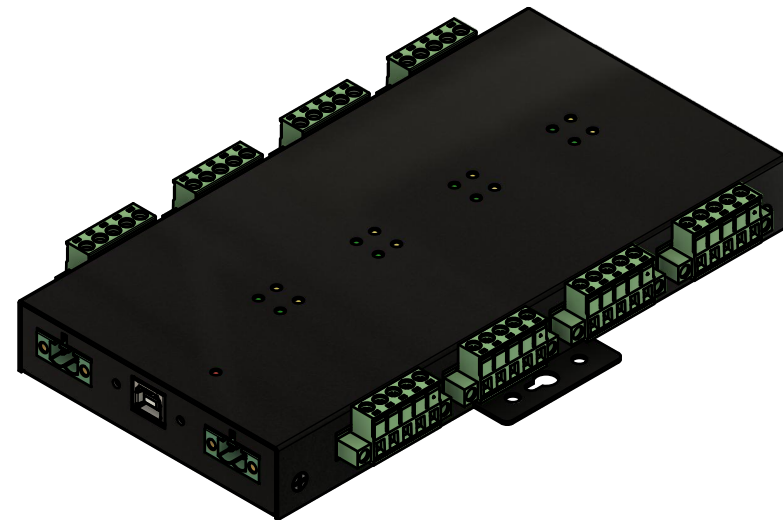

# Basic Measurements

		Model #:	
		USB2-8COMi-TB	
Drawn by: Leo Pinto	Scale: 1:2	Units: mm	
Drawn Date: 8/16/21	Tolerance: +/- 0.15mm		
Notes:	Contact: support@coolgear.com		
	Web: coolgear.com		
	A4	1/3	

# Port Detailed

A (1:1)

		Model #:	
		USB2-8COMi-TB	
Drawn by: Leo Pinto		Scale: 1:2	Units: mm
Drawn Date: 8/16/21		Tolerance: +/- 0.15mm	
Notes:		Contact: support@coolgear.com	
		Web: coolgear.com	
		A4	2/3

### Exploded View

		Model #:	
		USB2-8COMi-TB	
Drawn by: Leo Pinto	Scale: 1:2	Units: mm	
Drawn Date: 8/16/21	Tolerance: +/- 0.15mm		
Notes:	Contact: support@coolgear.com		
	Web: coolgear.com		
	A4	3/3	