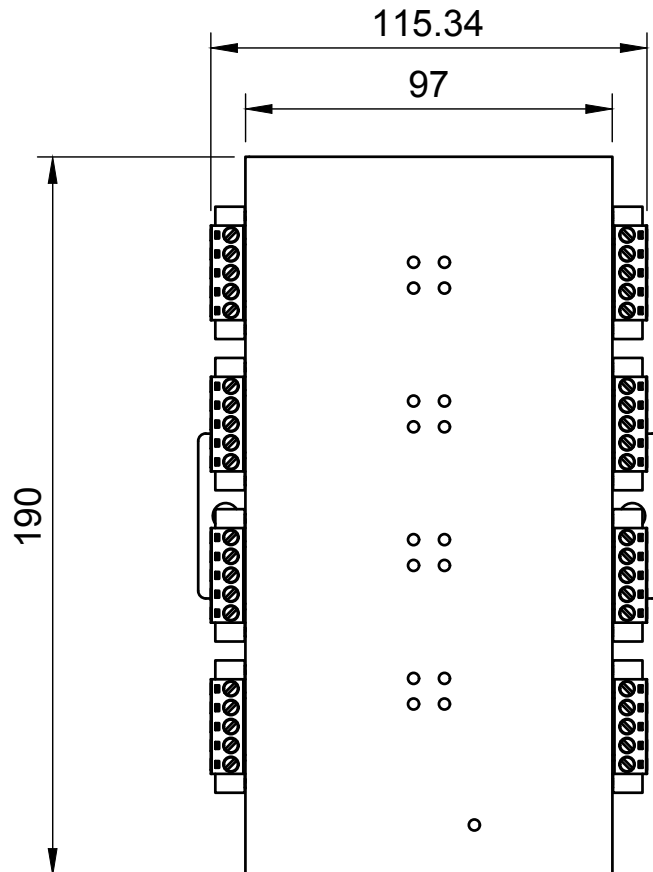

# Basic Measurements

		Model #:	
		USB2-8COMi-TB	
Drawn by: Leo Pinto	Scale: 1:2	Units: mm	
Drawn Date: 8/16/21	Tolerance: +/- 0.15mm		
Notes:	Contact: support@coolgear.com		
	Web: coolgear.com		
	A4	1/3	

# Port Detailed

A (1:1)

		Model #:	
		USB2-8COMi-TB	
Drawn by: Leo Pinto		Scale: 1:2	Units: mm
Drawn Date: 8/16/21		Tolerance: +/- 0.15mm	
Notes:		Contact: support@coolgear.com	
		Web: coolgear.com	
		A4	2/3

### Exploded View

		Model #:	
		USB2-8COMi-TB	
Drawn by: Leo Pinto	Scale: 1:2	Units: mm	
Drawn Date: 8/16/21	Tolerance: +/- 0.15mm		
Notes:	Contact: support@coolgear.com		
	Web: coolgear.com		
	A4	3/3	