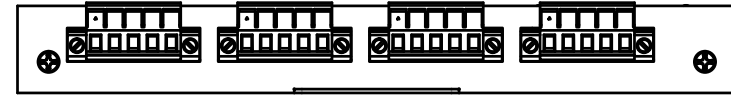

# Basic Measurements

		Model #:	
		USB2-8COMi-TB	
Drawn by: Leo Pinto	Scale: 1:2	Units: mm	
Drawn Date: 8/16/21	Tolerance: +/- 0.15mm		
Notes:	Contact: support@coolgear.com		
	Web: coolgear.com		
	A4	1/3	