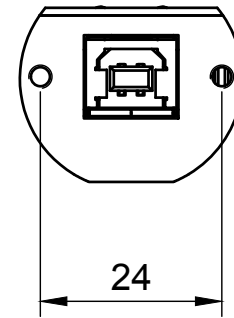

# Basic Measurements

		Model #:	
		USB2-8COMi-TB	
Drawn by: Leo Pinto	Scale: 1:2	Units: mm	
Drawn Date: 8/16/21	Tolerance: +/- 0.15mm		
Notes:	Contact: support@coolgear.com		
	Web: coolgear.com		
	A4	1/3	

# Port Detailed

A (1:1)

		Model #:	
		USB2-8COMi-TB	
Drawn by: Leo Pinto		Scale: 1:2	Units: mm
Drawn Date: 8/16/21		Tolerance: +/- 0.15mm	
Notes:		Contact: support@coolgear.com	
		Web: coolgear.com	
		A4	2/3

### Exploded View

		Model #:	
		USB2-8COMi-TB	
Drawn by: Leo Pinto	Scale: 1:2	Units: mm	
Drawn Date: 8/16/21	Tolerance: +/- 0.15mm		
Notes:	Contact: support@coolgear.com		
	Web: coolgear.com		
	A4	3/3	