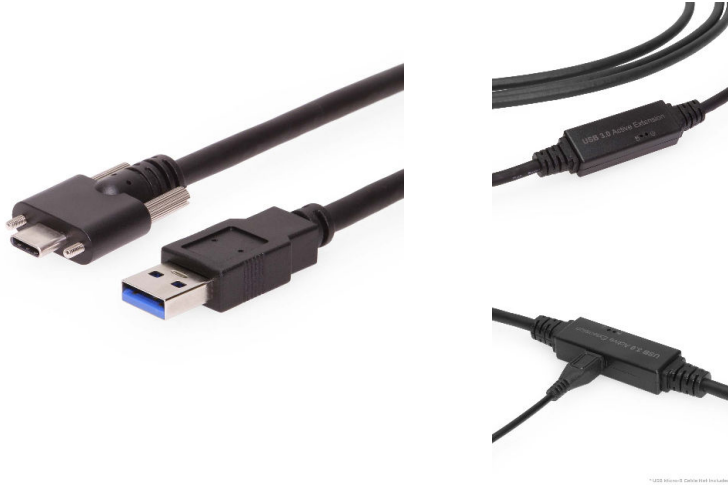

# 26ft (8m) USB 3.2 Gen 1 Type-A to C Dual Screw Lock Active Extension Cable

Model Number: CG-30SL1AC-A8M

## Features

- Uses a dual screw lock mechanism on one end to secure the cable connection
- Built-in repeater keeps signal quality strong and data transfer rates high
- Bus-powered or Optional external power input via USB 2.0 Micro Type-B
- Compliant with USB 3.2 Gen 1 specifications with up to 5Gbps data speeds
- Versatile application use. Can be used with non-screw lock devices.