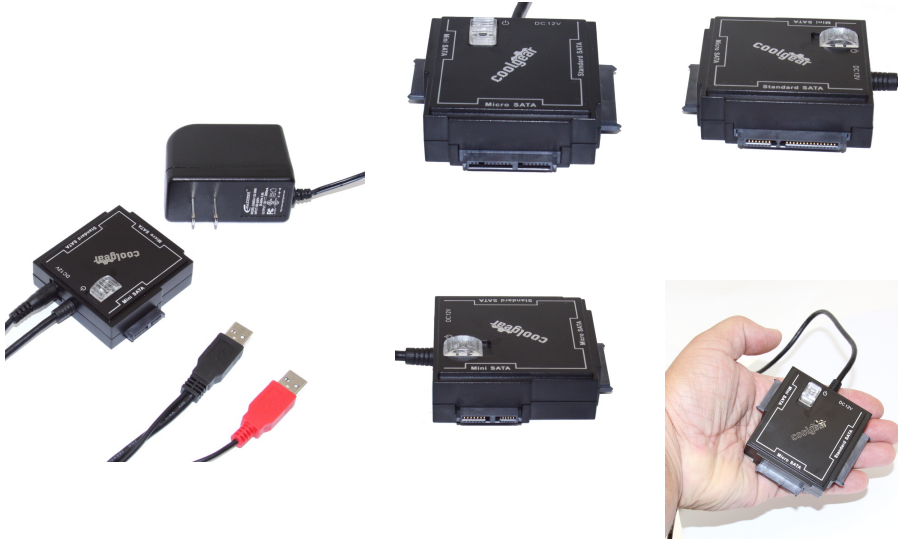

Technical Data Sheet Rev 06-240821

Universal Sata Drive Adapter for all SATA Drives with Power Adapter

Model Number: SS-125SSD

Features

- Universal SATA and SATA II Hard Drive Adapter for 1.8" 2.5" 3.5" and 5.25" HDD and Optical Drives
- JM20339 SATA to USB chip for DUAL Drive Usability
- Convert 1.8"/2.5"/3.5" Serial ATA HDD and 5.25" Serial ATA Devices into USB2.0 interface
- Power adapter for 3.5"/5.25" devices; Bus-Power for 2.5" HDD
- OS Compatibility: Windows 98, Me, XP, 2000, 2003, CE, Vista, Windows 7, and Windows 8 as well as Linux and Mac OS 10.X

Package Contents

- Adapter
- Power Cable
- USB Cable

Specifications

OVERVIEW

Model No	SS-125SSD
Product Type	Drive Adapter
Compliance	None or N/A
UPC	729440625276
Country of Origin	China
LED indicators	None or N/A
Chipset	JMB352
Electrical Protections	N/A

PHYSICAL

Ship Weight (lbs)	0.75 lbs
Ship Weight (kg)	0.34 kg
Material	Plastic
Color	Black

Specifications Cont.

CONNECTIONS

USB Specification	USB 2.0
Connector(s)	SATA 13-pin Slimline Connector SATA 19-pin Micro Connector SATA 22-pin Connector