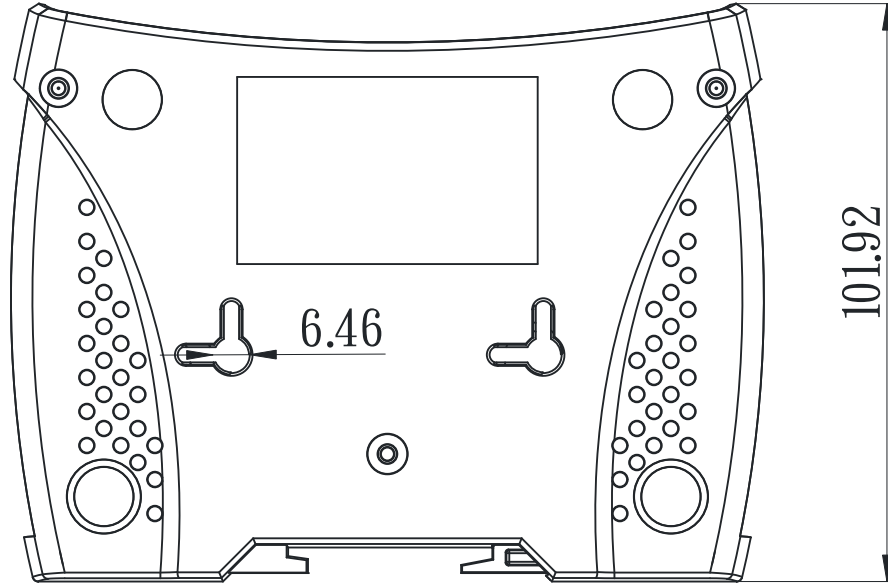

F

E

D

C

B

A

4

3

2

1

4

3

2

1

F

E

D

		MODEL #:	US-S4PLUS
		PAGE:	2 / 2
DRAW:	Jesse Woodward	NOTES:	8 Port USB 2.0 Over IP Network Device Server Hub w/ Type-C & Type-A Ports
DATE:	02/03/2025		
UNIT:	mm	TOLERANCE:	+/- 0.15 mm
SITE:	coolgear.com	CONTACT:	support@coolgear.com