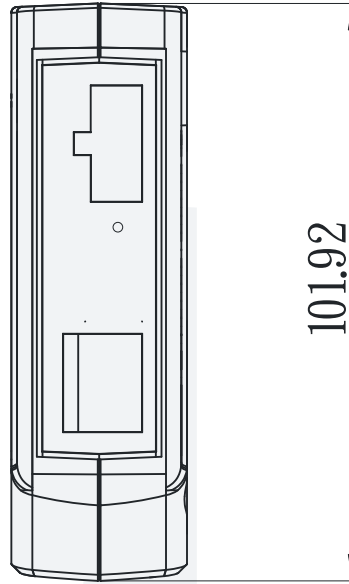

F

E

D

C

B

A

4

3

2

1

		MODEL #:	US-S4PLUS
		PAGE:	1 / 2
DRAW:	Jesse Woodward	NOTES:	8 Port USB 2.0 Over IP Network Device Server Hub w/ Type-C & Type-A Ports
DATE:	02/03/2025		
UNIT:	mm	TOLERANCE:	+/- 0.15 mm
SITE:	coolgear.com	CONTACT:	support@coolgear.com