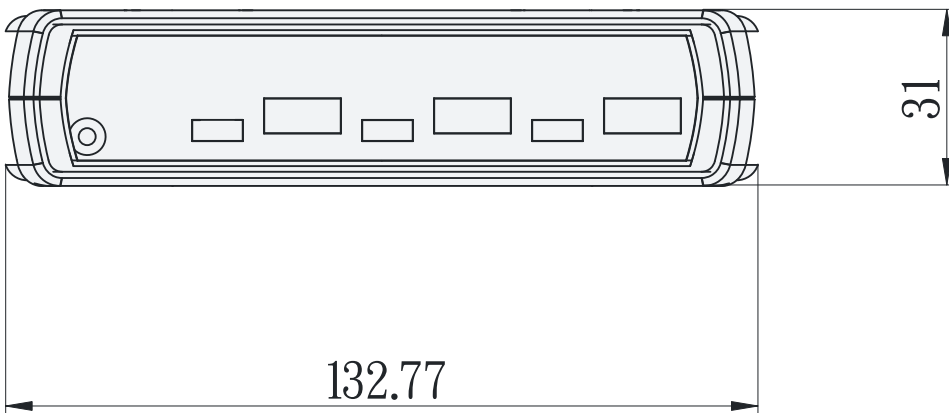

2

1

		MODEL #:	US-S4PLUS
		PAGE:	1 / 2
DRAW:	Jesse Woodward	NOTES:	8 Port USB 2.0 Over IP Network Device Server Hub w/ Type-C & Type-A Ports
DATE:	02/03/2025		
UNIT:	mm	TOLERANCE:	+/- 0.15 mm
SITE:	coolgear.com	CONTACT:	support@coolgear.com

1

F

E

D

		MODEL #:	US-S4PLUS
		PAGE:	2 / 2
DRAW:	Jesse Woodward	NOTES:	8 Port USB 2.0 Over IP Network Device Server Hub w/ Type-C & Type-A Ports
DATE:	02/03/2025		
UNIT:	mm	TOLERANCE:	+/- 0.15 mm
SITE:	coolgear.com	CONTACT:	support@coolgear.com