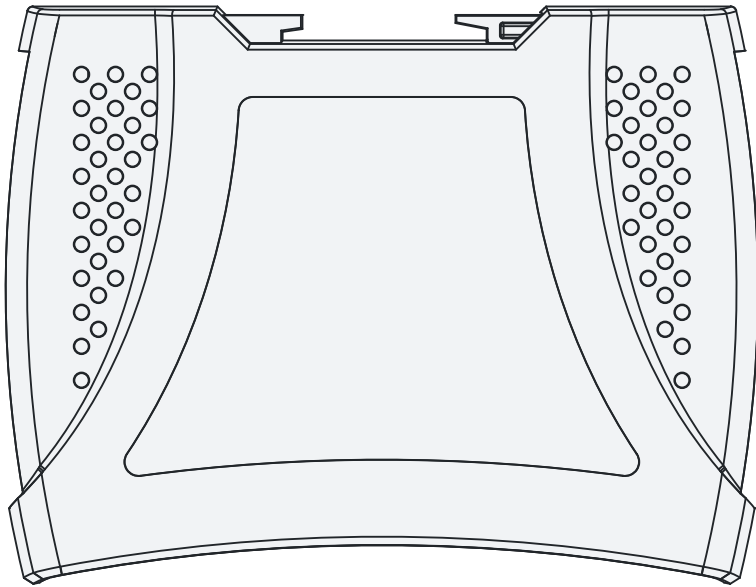

2

1

		MODEL #:	US-S4PLUS
		PAGE:	1 / 2
DRAW:	Jesse Woodward	NOTES:	8 Port USB 2.0 Over IP Network Device Server Hub w/ Type-C & Type-A Ports
DATE:	02/03/2025		
UNIT:	mm	TOLERANCE:	+/- 0.15 mm
SITE:	coolgear.com	CONTACT:	support@coolgear.com