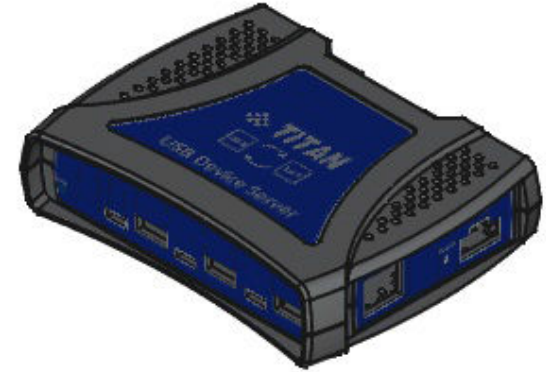

F

E

D

C

B

A

4

3

2

1

		MODEL #:	US-S4PLUS
		PAGE:	1 / 2
DRAW:	Jesse Woodward	NOTES:	8 Port USB 2.0 Over IP Network Device Server Hub w/ Type-C & Type-A Ports
DATE:	02/03/2025		
UNIT:	mm	TOLERANCE:	+/- 0.15 mm
SITE:	coolgear.com	CONTACT:	support@coolgear.com

1

F

E

D

		MODEL #:	US-S4PLUS
		PAGE:	2 / 2
DRAW:	Jesse Woodward	NOTES:	8 Port USB 2.0 Over IP Network Device Server Hub w/ Type-C & Type-A Ports
DATE:	02/03/2025		
UNIT:	mm	TOLERANCE:	+/- 0.15 mm
SITE:	coolgear.com	CONTACT:	support@coolgear.com