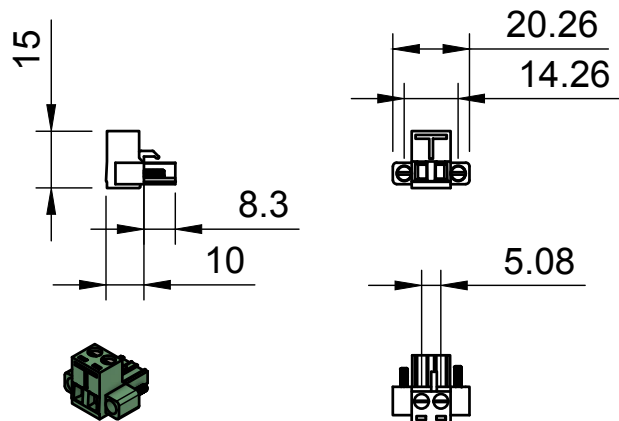

Basic Measurements

		Model #:	
		USB2-8COMi-TB	
Drawn by: Leo Pinto	Scale: 1:2	Units: mm	
Drawn Date: 5/8/26	Tolerance: +/- 0.15mm		
Notes:	Contact: support@coolgear.com		
	Web: coolgear.com		
	A4	1/3	

Port Detailed

		Model #:	
		USB2-8COMi-TB	
Drawn by: Leo Pinto		Scale: 1:2	Units: mm
Drawn Date: 5/8/26		Tolerance: +/- 0.15mm	
Notes:		Contact: support@coolgear.com	
		Web: coolgear.com	
		A4	2/3

Accessorie

Exploded View

		Model #:	
		USB2-8COMi-TB	
Drawn by: Leo Pinto		Scale: 1:2	Units: mm
Drawn Date: 5/8/26		Tolerance: +/- 0.15mm	
Notes:		Contact: support@coolgear.com	
		Web: coolgear.com	
		A4	3/3