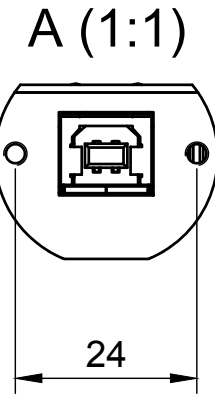

Basic Measurements

		Model #:	
		USB2-8COMi-TB	
Drawn by: Leo Pinto	Scale: 1:2	Units: mm	
Drawn Date: 5/8/26	Tolerance: +/- 0.15mm		
Notes:	Contact: support@coolgear.com		
	Web: coolgear.com		
	A4	1/3	

Port Detailed

		Model #:	
		USB2-8COMi-TB	
Drawn by: Leo Pinto		Scale: 1:2	Units: mm
Drawn Date: 5/8/26		Tolerance: +/- 0.15mm	
Notes:		Contact: support@coolgear.com	
		Web: coolgear.com	
		A4	2/3

Accessorie

Exploded View

		Model #:	
		USB2-8COMi-TB	
Drawn by: Leo Pinto		Scale: 1:2	Units: mm
Drawn Date: 5/8/26		Tolerance: +/- 0.15mm	
Notes:		Contact: support@coolgear.com	
		Web: coolgear.com	
		A4	3/3