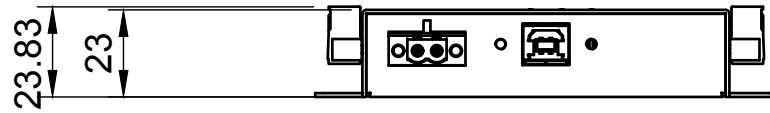

Basic Measurements

		Model #:	
		USB2-8COMi-TB	
Drawn by: Leo Pinto	Scale: 1:2	Units: mm	
Drawn Date: 5/8/26	Tolerance: +/- 0.15mm		
Notes:	Contact: support@coolgear.com		
	Web: coolgear.com		
	A4	1/3	

Port Detailed

		Model #:	
		USB2-8COMi-TB	
Drawn by: Leo Pinto		Scale: 1:2	Units: mm
Drawn Date: 5/8/26		Tolerance: +/- 0.15mm	
Notes:		Contact: support@coolgear.com	
		Web: coolgear.com	
		A4	2/3

Accessorie

Exploded View

		Model #:	
		USB2-8COMi-TB	
Drawn by: Leo Pinto		Scale: 1:2	Units: mm
Drawn Date: 5/8/26		Tolerance: +/- 0.15mm	
Notes:		Contact: support@coolgear.com	
		Web: coolgear.com	
		A4	3/3