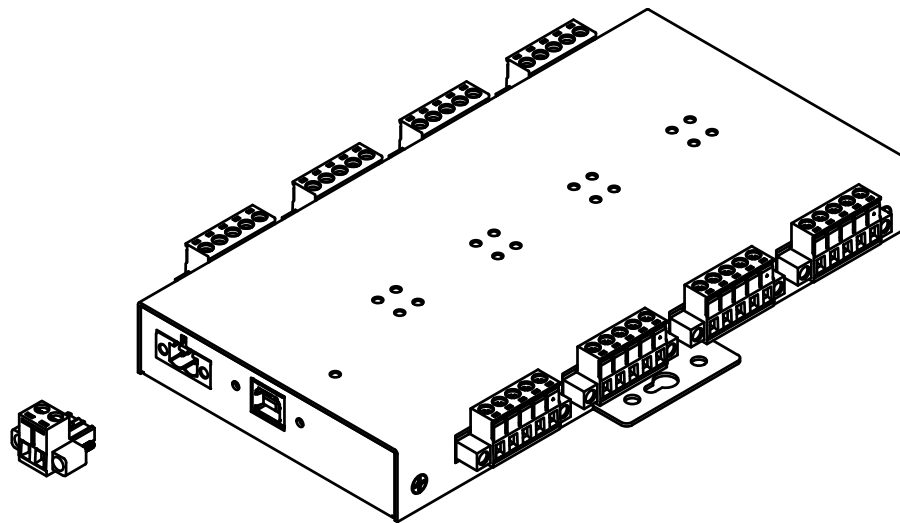

Port Detailed

		Model #:	
		USB2-8COMi-TB	
Drawn by: Leo Pinto		Scale: 1:2	Units: mm
Drawn Date: 5/8/26		Tolerance: +/- 0.15mm	
Notes:		Contact: support@coolgear.com	
		Web: coolgear.com	
		A4	2/3

Accessorie

Exploded View

		Model #:	
		USB2-8COMi-TB	
Drawn by: Leo Pinto		Scale: 1:2	Units: mm
Drawn Date: 5/8/26		Tolerance: +/- 0.15mm	
Notes:		Contact: support@coolgear.com	
		Web: coolgear.com	
		A4	3/3