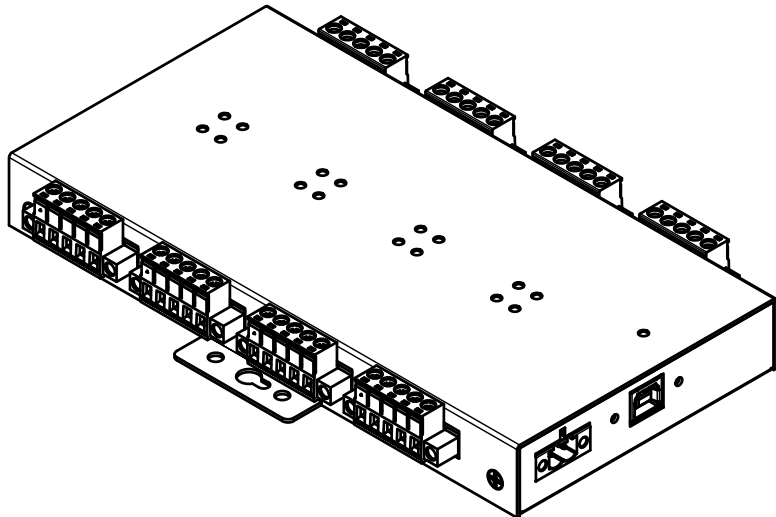

Basic Measurements

		Model #:	
		USB2-8COMi-TB	
Drawn by: Leo Pinto	Scale: 1:2	Units: mm	
Drawn Date: 5/8/26	Tolerance: +/- 0.15mm		
Notes:	Contact: support@coolgear.com		
	Web: coolgear.com		
	A4	1/3	

Port Detailed

		Model #:	
		USB2-8COMi-TB	
Drawn by: Leo Pinto		Scale: 1:2	Units: mm
Drawn Date: 5/8/26		Tolerance: +/- 0.15mm	
Notes:		Contact: support@coolgear.com	
		Web: coolgear.com	
		A4	2/3

Accessorie

Exploded View

		Model #:	
		USB2-8COMi-TB	
Drawn by: Leo Pinto		Scale: 1:2	Units: mm
Drawn Date: 5/8/26		Tolerance: +/- 0.15mm	
Notes:		Contact: support@coolgear.com	
		Web: coolgear.com	
		A4	3/3