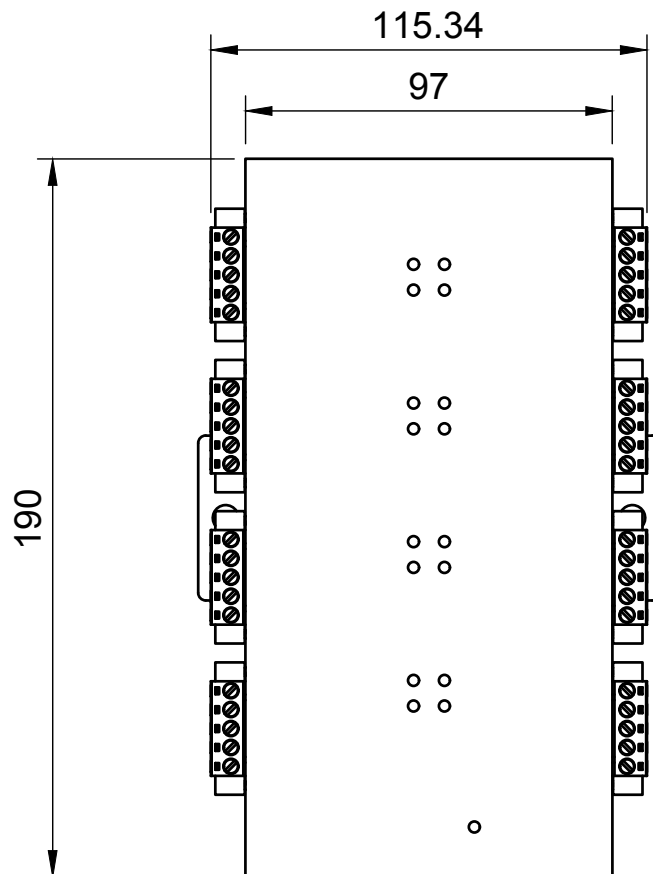

Basic Measurements

		Model #:	
		USB2-8COMi-TB	
Drawn by: Leo Pinto	Scale: 1:2	Units: mm	
Drawn Date: 5/8/26	Tolerance: +/- 0.15mm		
Notes:	Contact: support@coolgear.com		
	Web: coolgear.com		
	A4	1/3	

Port Detailed

		Model #:	
		USB2-8COMi-TB	
Drawn by: Leo Pinto		Scale: 1:2	Units: mm
Drawn Date: 5/8/26		Tolerance: +/- 0.15mm	
Notes:		Contact: support@coolgear.com	
		Web: coolgear.com	
		A4	2/3

Accessorie

Exploded View

		Model #:	
		USB2-8COMi-TB	
Drawn by: Leo Pinto		Scale: 1:2	Units: mm
Drawn Date: 5/8/26		Tolerance: +/- 0.15mm	
Notes:		Contact: support@coolgear.com	
		Web: coolgear.com	
		A4	3/3