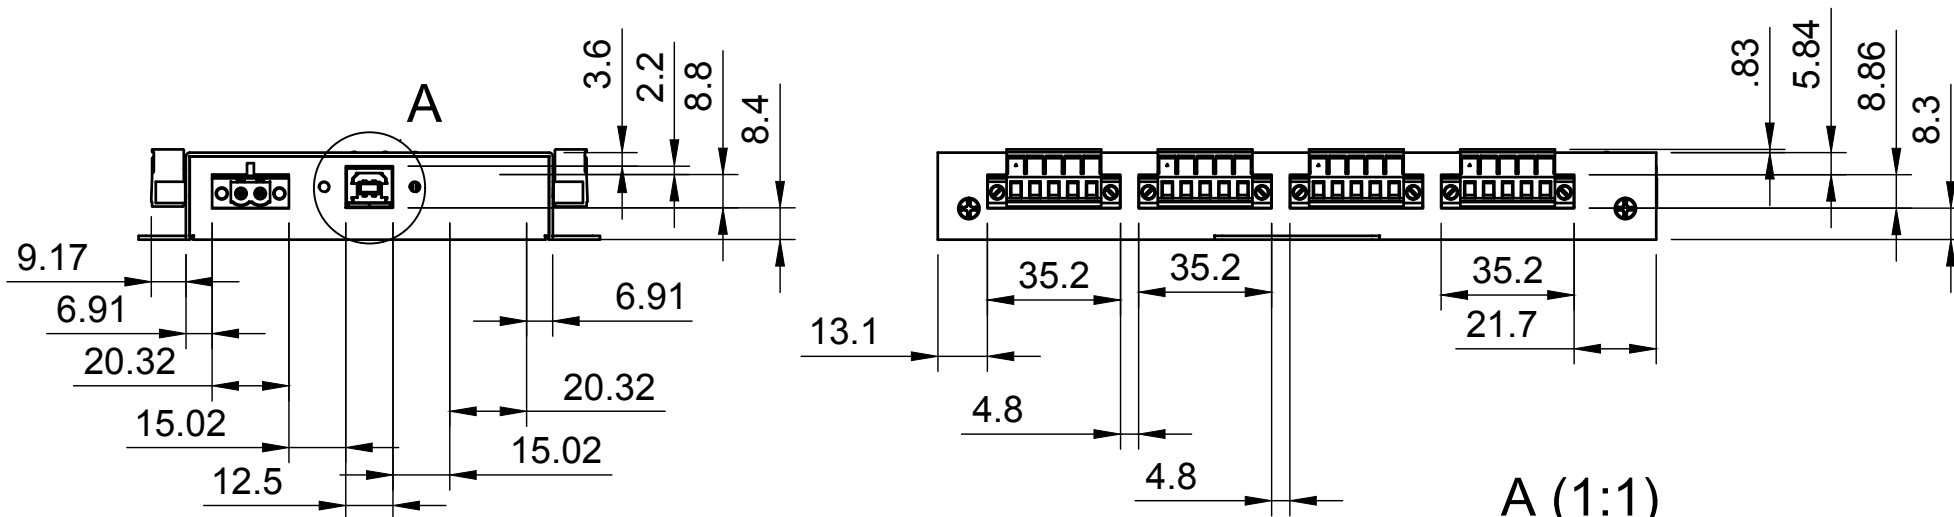

Basic Measurements

		Model #:	
		USB2-8COMi-TB	
Drawn by: Leo Pinto	Scale: 1:2	Units: mm	
Drawn Date: 5/8/26	Tolerance: +/- 0.15mm		
Notes:	Contact: support@coolgear.com		
	Web: coolgear.com		
	A4	1/3	

Port Detailed

		Model #:	
		USB2-8COMi-TB	
Drawn by: Leo Pinto		Scale: 1:2	Units: mm
Drawn Date: 5/8/26		Tolerance: +/- 0.15mm	
Notes:		Contact: support@coolgear.com	
		Web: coolgear.com	
		A4	2/3

Accessorie

Exploded View

		Model #:	
		USB2-8COMi-TB	
Drawn by: Leo Pinto		Scale: 1:2	Units: mm
Drawn Date: 5/8/26		Tolerance: +/- 0.15mm	
Notes:		Contact: support@coolgear.com	
		Web: coolgear.com	
		A4	3/3