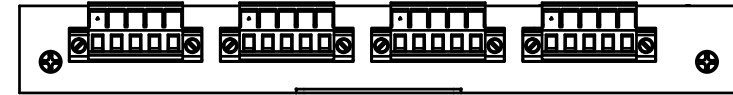

Basic Measurements

		Model #:	
		USB2-8COMi-TB	
Drawn by: Leo Pinto	Scale: 1:2	Units: mm	
Drawn Date: 5/8/26	Tolerance: +/- 0.15mm		
Notes:	Contact: support@coolgear.com		
	Web: coolgear.com		
	A4	1/3	