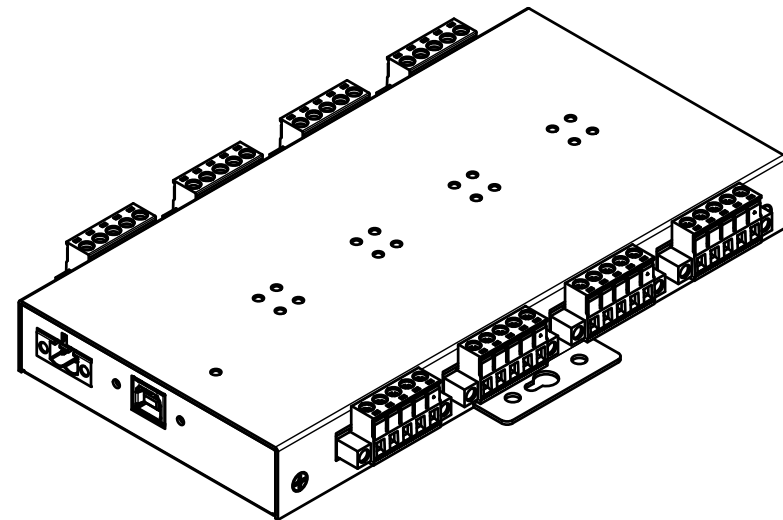

Basic Measurements

		Model #:	
		USB2-8COMi-TB	
Drawn by: Leo Pinto	Scale: 1:2	Units: mm	
Drawn Date: 5/8/26	Tolerance: +/- 0.15mm		
Notes:	Contact: support@coolgear.com		
	Web: coolgear.com		
	A4	1/3	

Port Detailed

		Model #:	
		USB2-8COMi-TB	
Drawn by: Leo Pinto		Scale: 1:2	Units: mm
Drawn Date: 5/8/26		Tolerance: +/- 0.15mm	
Notes:		Contact: support@coolgear.com	
		Web: coolgear.com	
		A4	2/3

Accessorie

Exploded View

		Model #:	
		USB2-8COMi-TB	
Drawn by: Leo Pinto		Scale: 1:2	Units: mm
Drawn Date: 5/8/26		Tolerance: +/- 0.15mm	
Notes:		Contact: support@coolgear.com	
		Web: coolgear.com	
		A4	3/3